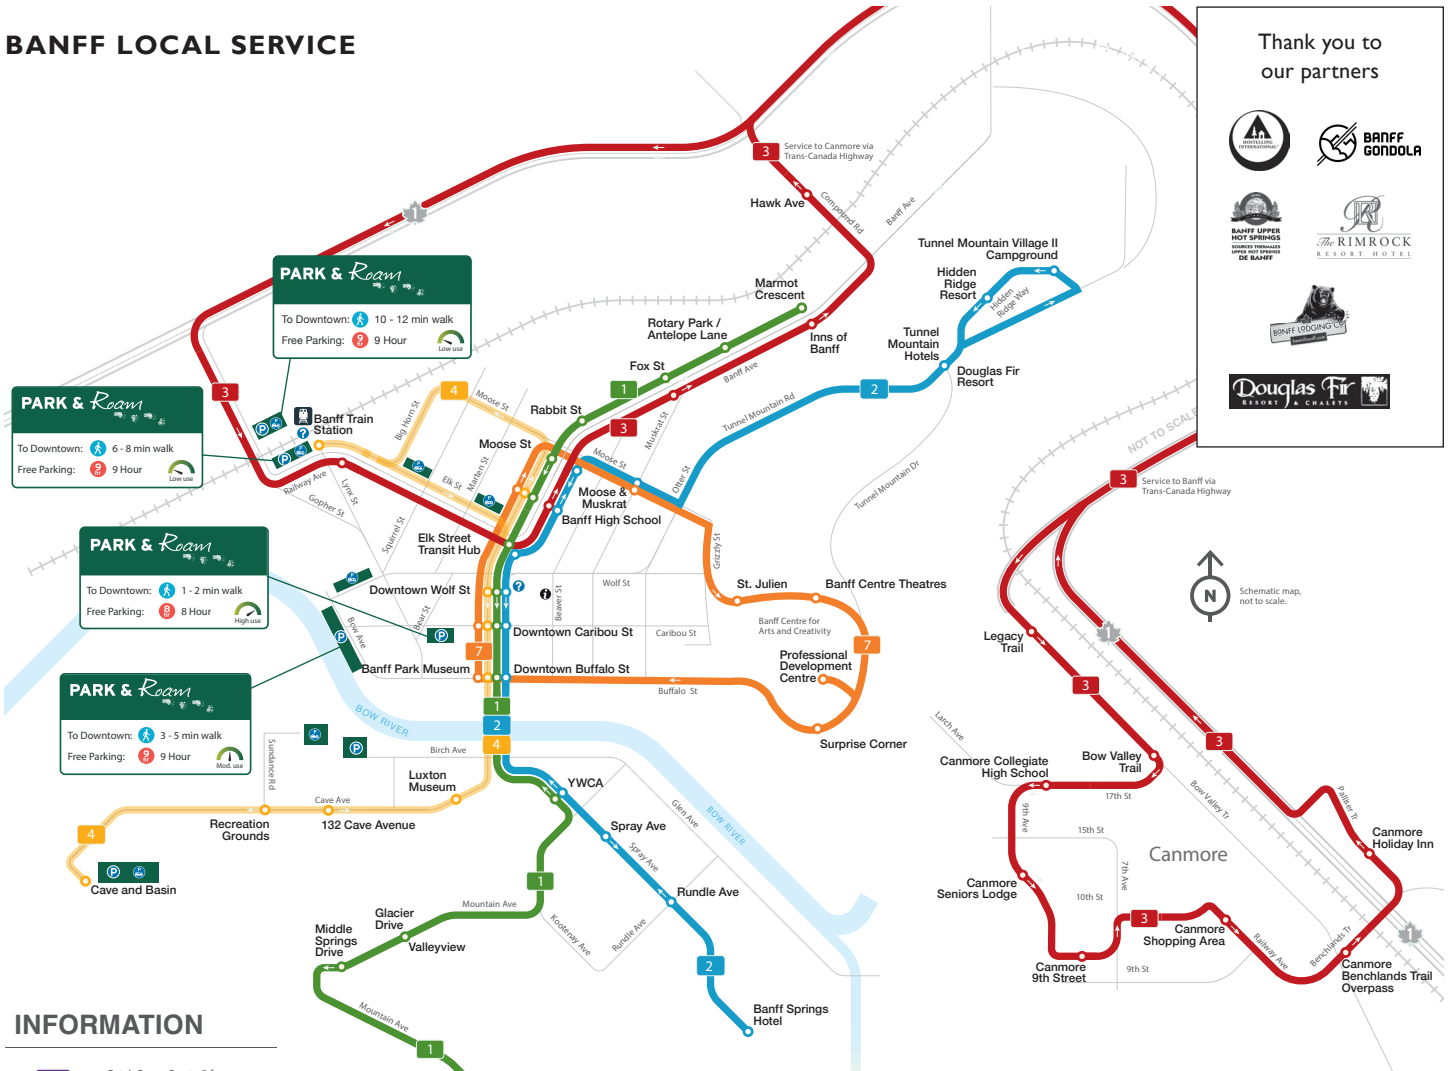

BANFF LOCAL SERVICE

PARK & Roam
 To Downtown: 10 - 12 min walk
 Free Parking: 9 Hour

PARK & Roam
 To Downtown: 6 - 8 min walk
 Free Parking: 9 Hour

PARK & Roam
 To Downtown: 1 - 2 min walk
 Free Parking: 8 Hour

PARK & Roam
 To Downtown: 3 - 5 min walk
 Free Parking: 9 Hour

INFORMATION

- Catch Roam Route 5 for service throughout Canmore.
- Visit roamtransit.com for live bus locations and predictions.
- Real Time Bus Information Available at Stops with Grey Dot

Thank you to our partners

LEGEND

- Sulphur Mountain
- Tunnel Mountain
- Banff-Canmore Regional
- Cave and Basin (Summers Only)
- The Banff Centre
- Bus Stop
- Bus stop only in the direction shown
- Parking
- RV Parking
- Visitor Centre
- Roam Customer Service Centre