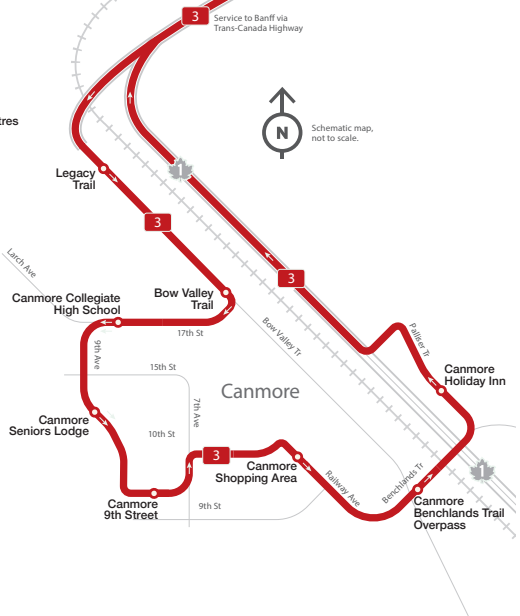

BANFF LOCAL SERVICE

PARK & Roam
 To Downtown: 10 - 12 min walk
 Free Parking: 9 Hour

PARK & Roam
 To Downtown: 6 - 8 min walk
 Free Parking: 9 Hour

PARK & Roam
 To Downtown: 1 - 2 min walk
 Free Parking: 8 Hour

PARK & Roam
 To Downtown: 3 - 5 min walk
 Free Parking: 9 Hour

INFORMATION

- Catch Roam Route 5 for service throughout Canmore.
- Visit roamtransit.com for live bus locations and predictions.
- Real Time Bus Information Available at Stops with Grey Dot

Thank you to our partners

LEGEND

- Sulphur Mountain
- Tunnel Mountain
- Banff-Canmore Regional
- Cave and Basin (Summers Only)
- The Banff Centre
- Bus Stop
- Bus stop only in the direction shown
- Parking
- RV Parking
- Visitor Centre
- Roam Customer Service Centre